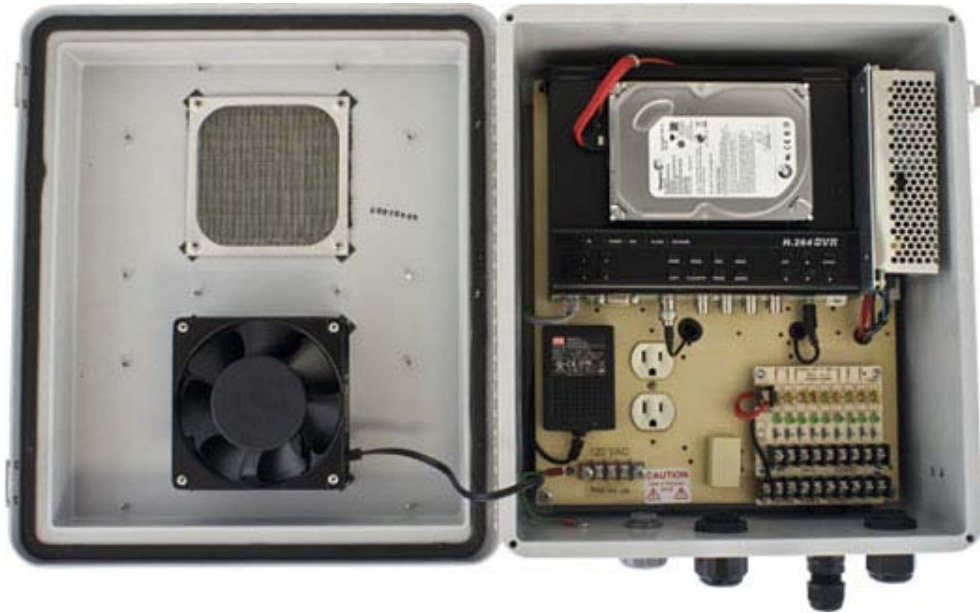

Complete Long Range 4 Channel Wireless DVR Video Transmitter

Model: WDVR4

System Features

- Optiview Full Feature DVR
- 9 channel, 10amp camera power
- H.264 video transmission
- Weather proof housing
- Thermostatic cooling fan
- 4 channel video
- 110v outlet for added devices
- 1000 ft line of sight transmission range
- Add 15db directional antenna for up to .5 mile range
- Add additional "relay" bridge to extend total range
- Dimensions: 13.5" (W) x 8.75" (L) x 15.3" (H)

4 Channel DVR

- Image Compression: H.264
- Operating System: Embedded Linux
- Operation: Triplex(Playback / Record / Network View)
- Video Input: BNC x 4, 1.0Vp-p, 75 ohm
- Video Output: BNC to main monitor
- Video Output: VGA 800 x 600, 1024 x 768, 1280 x 1024 pixels
- Hard Drive: 1 HD Maximum (500 Gig included, upgradeable to 1 terabyte)
- Display: 30 fps per channel (@720 x 480)
- Recording Rate: 120 fps (@360 x 240), 60 fps (@720 x 480), 30 fps (@720 x 480)
- Recording Qualities: 8 Preset Levels
- Recording: Schedule, Alarm, Motion Detection

Search: Time, Date, Event

Playback Speeds: 1X, 2X, ...32X

Alarm Inputs: 4 D-Sub

Alarm Outputs: 1 relay output D-Sub

Pre-Alarm operation: Yes

PTZ Control: RS-485 interface

Archiving: USB 2.0, network

Network: Ethernet RJ-45 connector, 10/100 mbps, supports DHCP

Remote Operation: Monitor, Playback, Recording, System Setup, Archiving

Password Control: 2 Level, Administrator / User

Operation Temperature: -5°C to 40°C (23°F to 104°F)